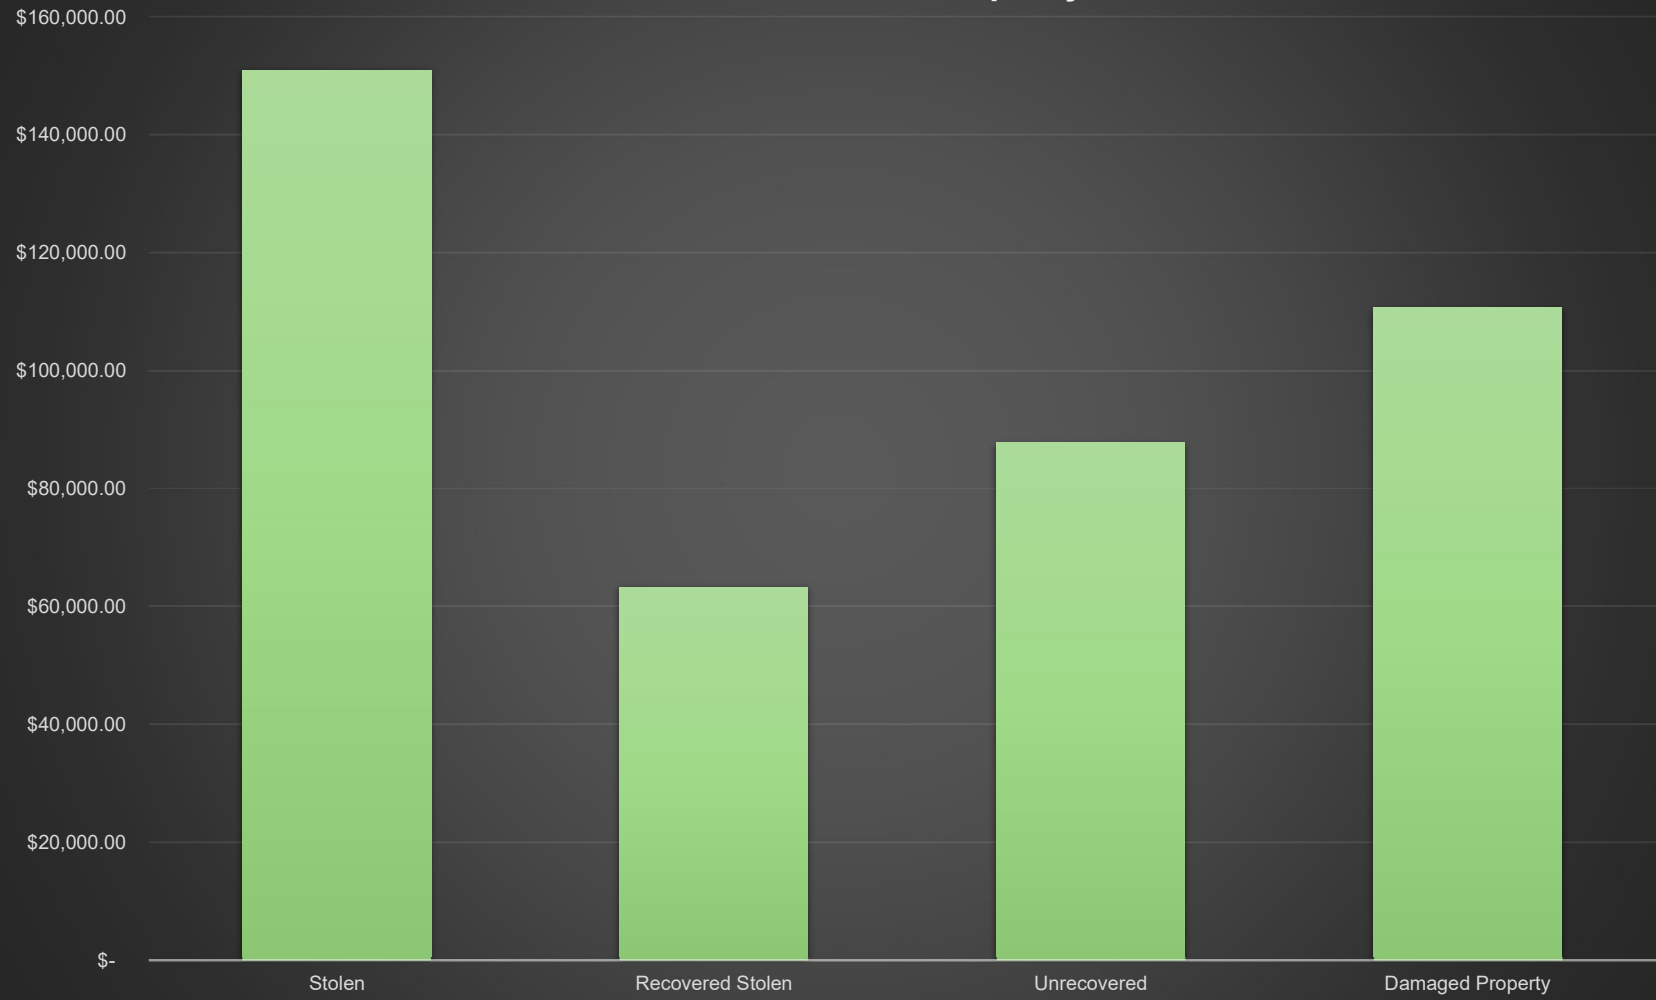

2022 Values of Property