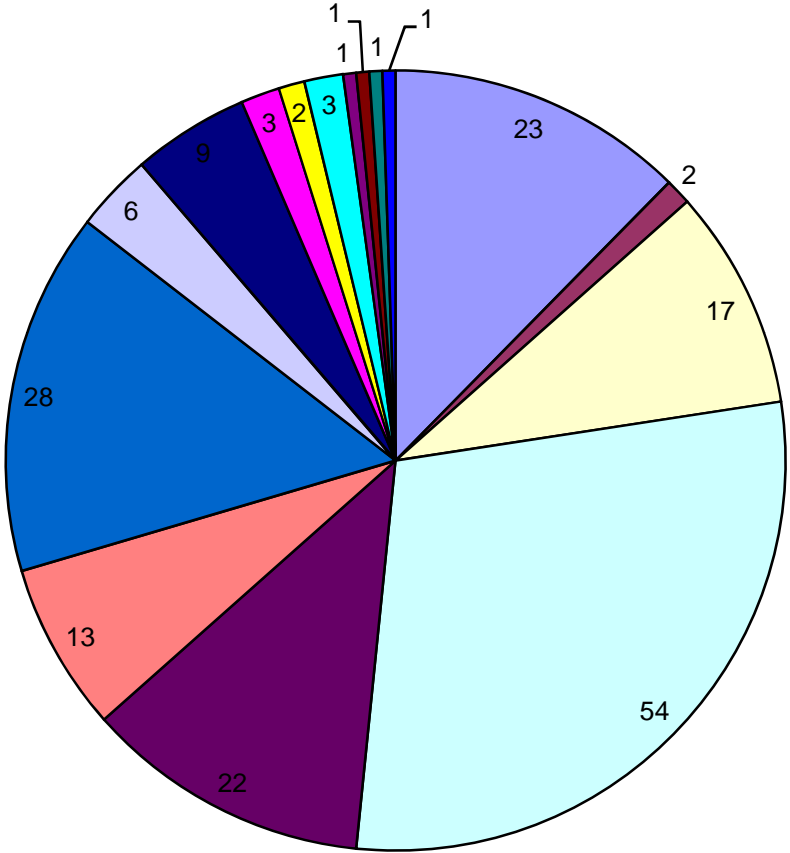

YTD Vehicle Crashes Jan-Dec 2008

- Failed to Yield ROW
- Speeding
- Drove too Fast for Conditions
- Improper Backing
- Erratic/Reckless/Careless/Aggressive
- Other Improper Action
- Unknown
- Improper Parking
- Improper Turn or No Signal
- Failed to Keep Proper Lane
- Ran Off Road
- Improper Driving
- Following too closely
- Improper Passing
- Wrong side/Wrong Way
- Avoiding Motor Vehicle